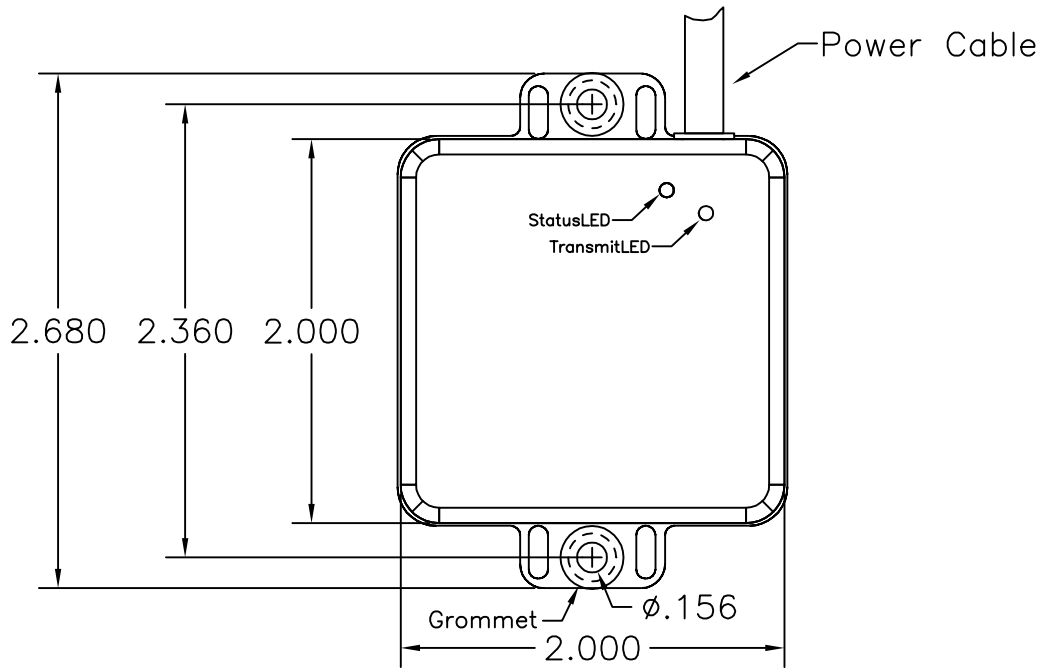

# RallyComp Iridium Antenna Footprint

- Notes: 1.\*\*Top Face of Unit must be facing upward  
And have a clear 360 Degree view of the Sky  
2. Units in Inches

Rev 2/7/17